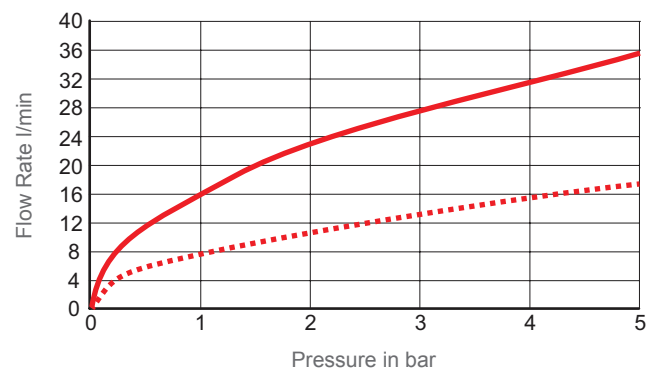

Product Weight (kg): TBA

Fixings Included: Yes

Guarantee (Years): 5

Additional Information: Brass Valve Body, Chrome Finish

Notes:

Dimensions (mm)

Flow Graph

Kohler UK