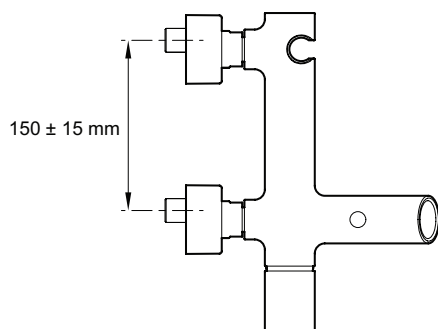

Toobi Wall Mounted Bath Shower Mixer

Product Description: Toobi single-lever wall mount bath shower mixer

Product Code: 8963W

Product Dimensions: TBA

Colour/Finish: Polished Chrome

Material: Brass

Recommended Pressure (bar): 1.0

Product Weight (kg): TBA

Fixings Included: Yes

Guarantee (Years): 5

Additional Information: Brass Valve Body, Chrome Finish

Notes:

Dimensions (mm)

Flow Graph

Kohler UK