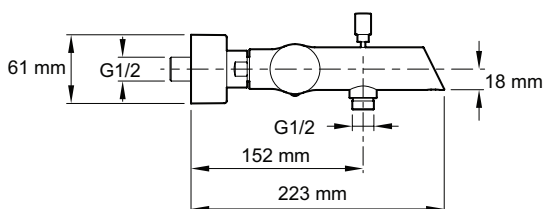

Toobi Wall Mounted Bath Shower Mixer

Product Description: Toobi single-lever wall mount bath shower mixer

Product Code: 8963W

Product Dimensions: TBA

Colour/Finish: Polished Chrome

Material: Brass

Recommended Pressure (bar): 1.0

Product Weight (kg): TBA

Fixings Included: Yes

Guarantee (Years): 5

Additional Information: Brass Valve Body, Chrome Finish

Notes:

Dimensions (mm)

Flow Graph

Kohler UK