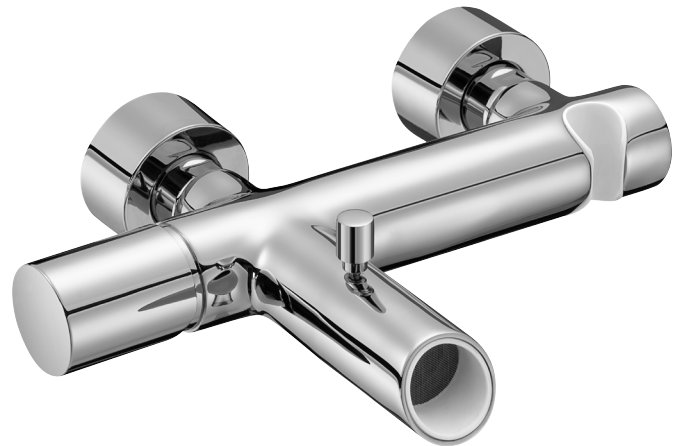

Toobi Wall Mounted Bath Shower Mixer

Product Description: Toobi single-lever wall mount bath shower mixer

Product Code: 8963W

Product Dimensions: TBA

Colour/Finish: Polished Chrome

Material: Brass

Recommended Pressure (bar): 1.0

Product Weight (kg): TBA

Fixings Included: Yes

Guarantee (Years): 5

Additional Information: Brass Valve Body, Chrome Finish

Notes:

Dimensions (mm)

Flow Graph

Kohler UK